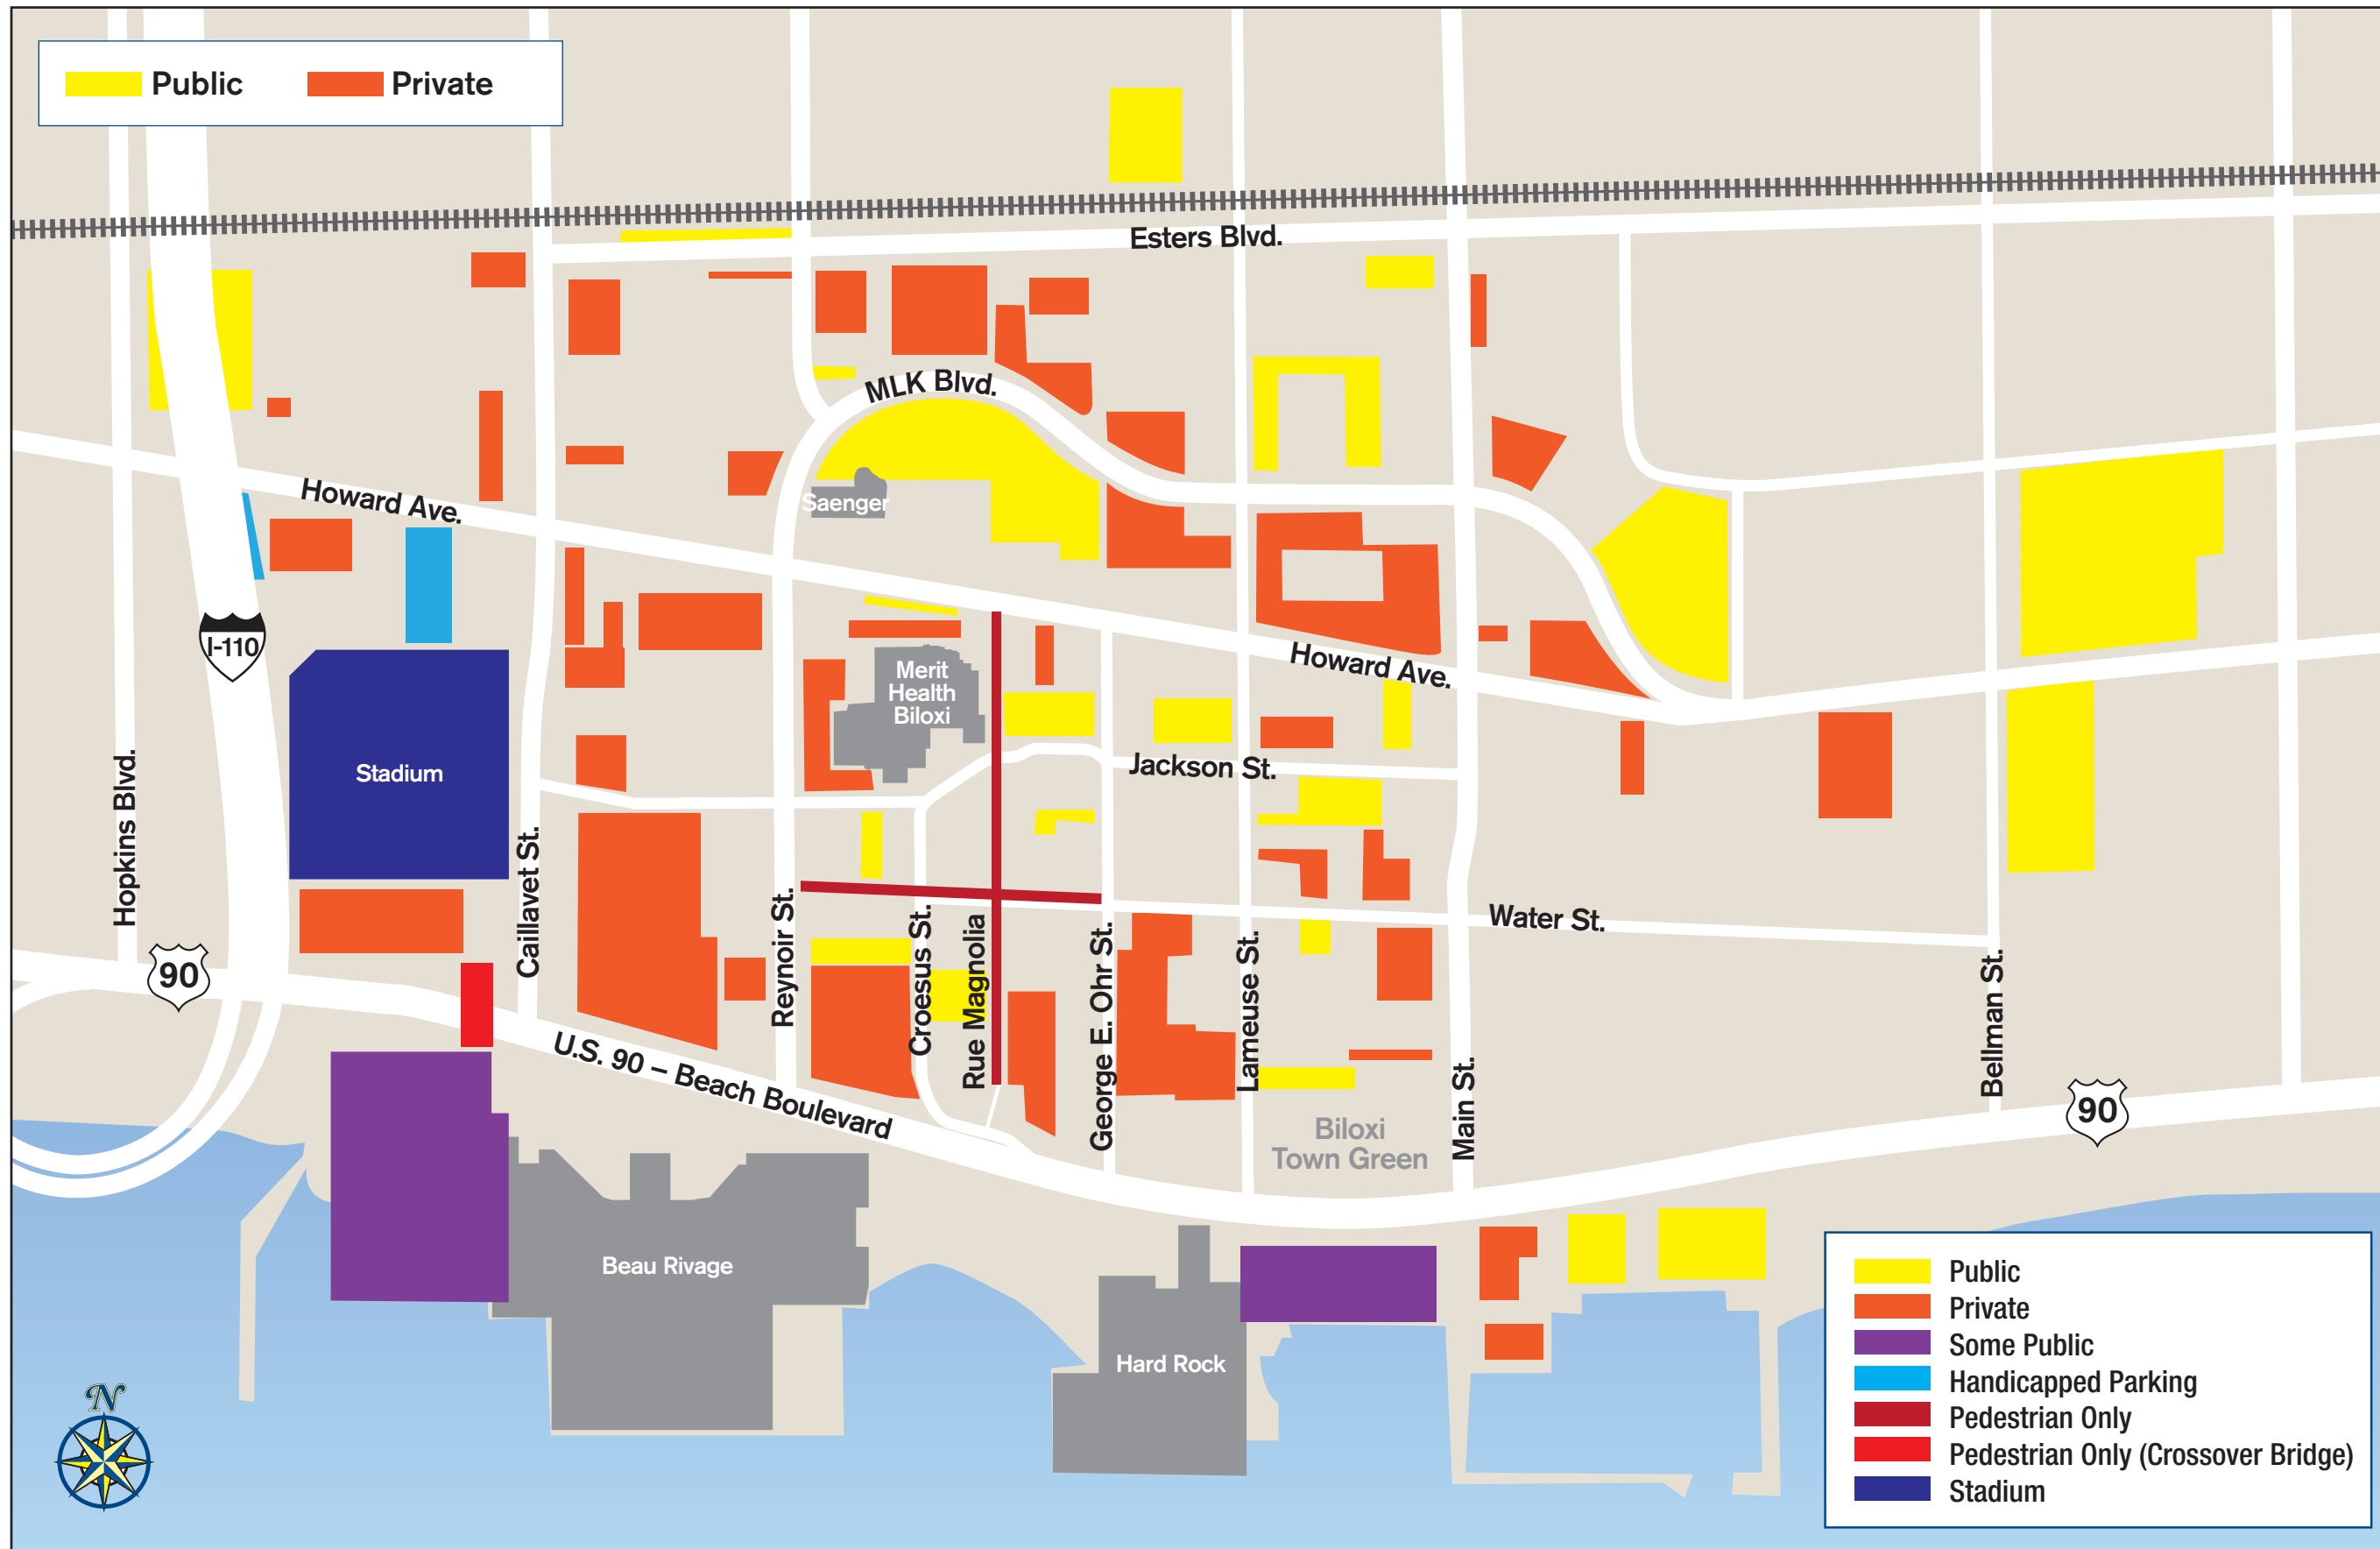

Downtown Biloxi Parking

Downtown Biloxi Parking:

- Stadium Visitors are asked NOT to park on residential streets
- Parking in private spaces is at motorist's risk
- Totals do not include on-street parking